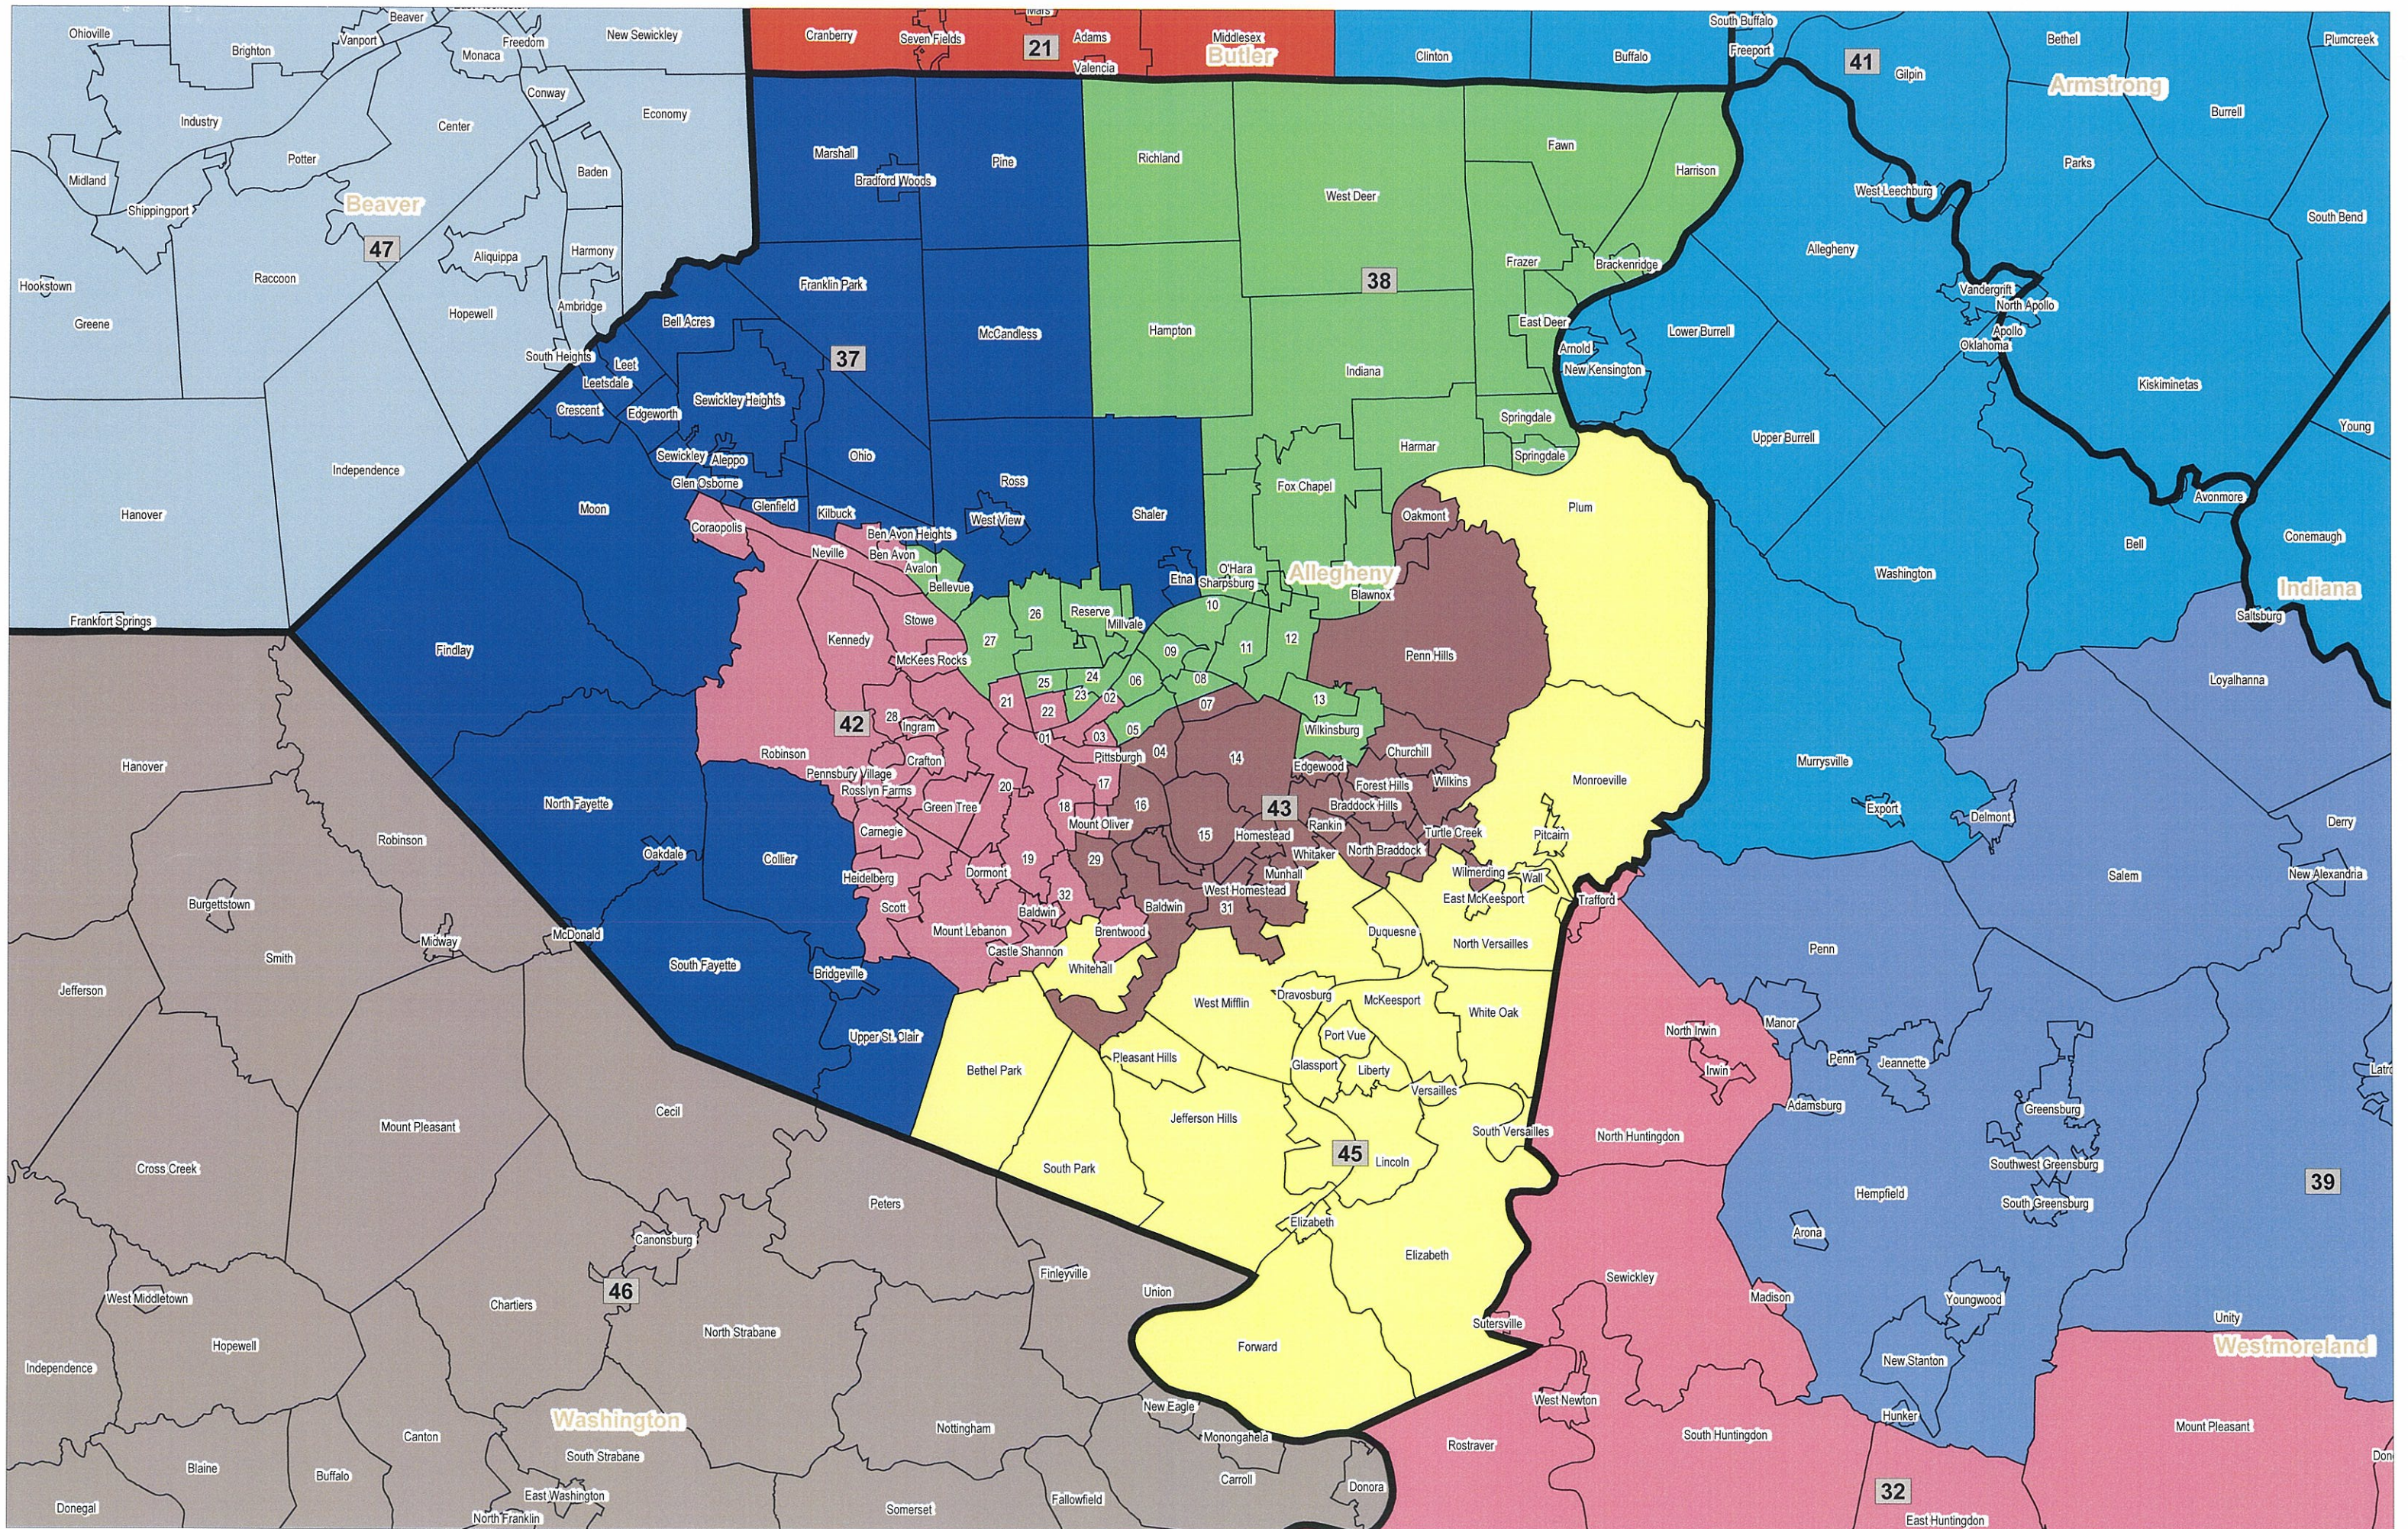

# Senate Democratic Preliminary Plan - 4/12/12

**Senate Democratic Preliminary Plan**  
**4/12/12**

Philadelphia

**Senate Democratic Preliminary Plan**  
**4/12/12**