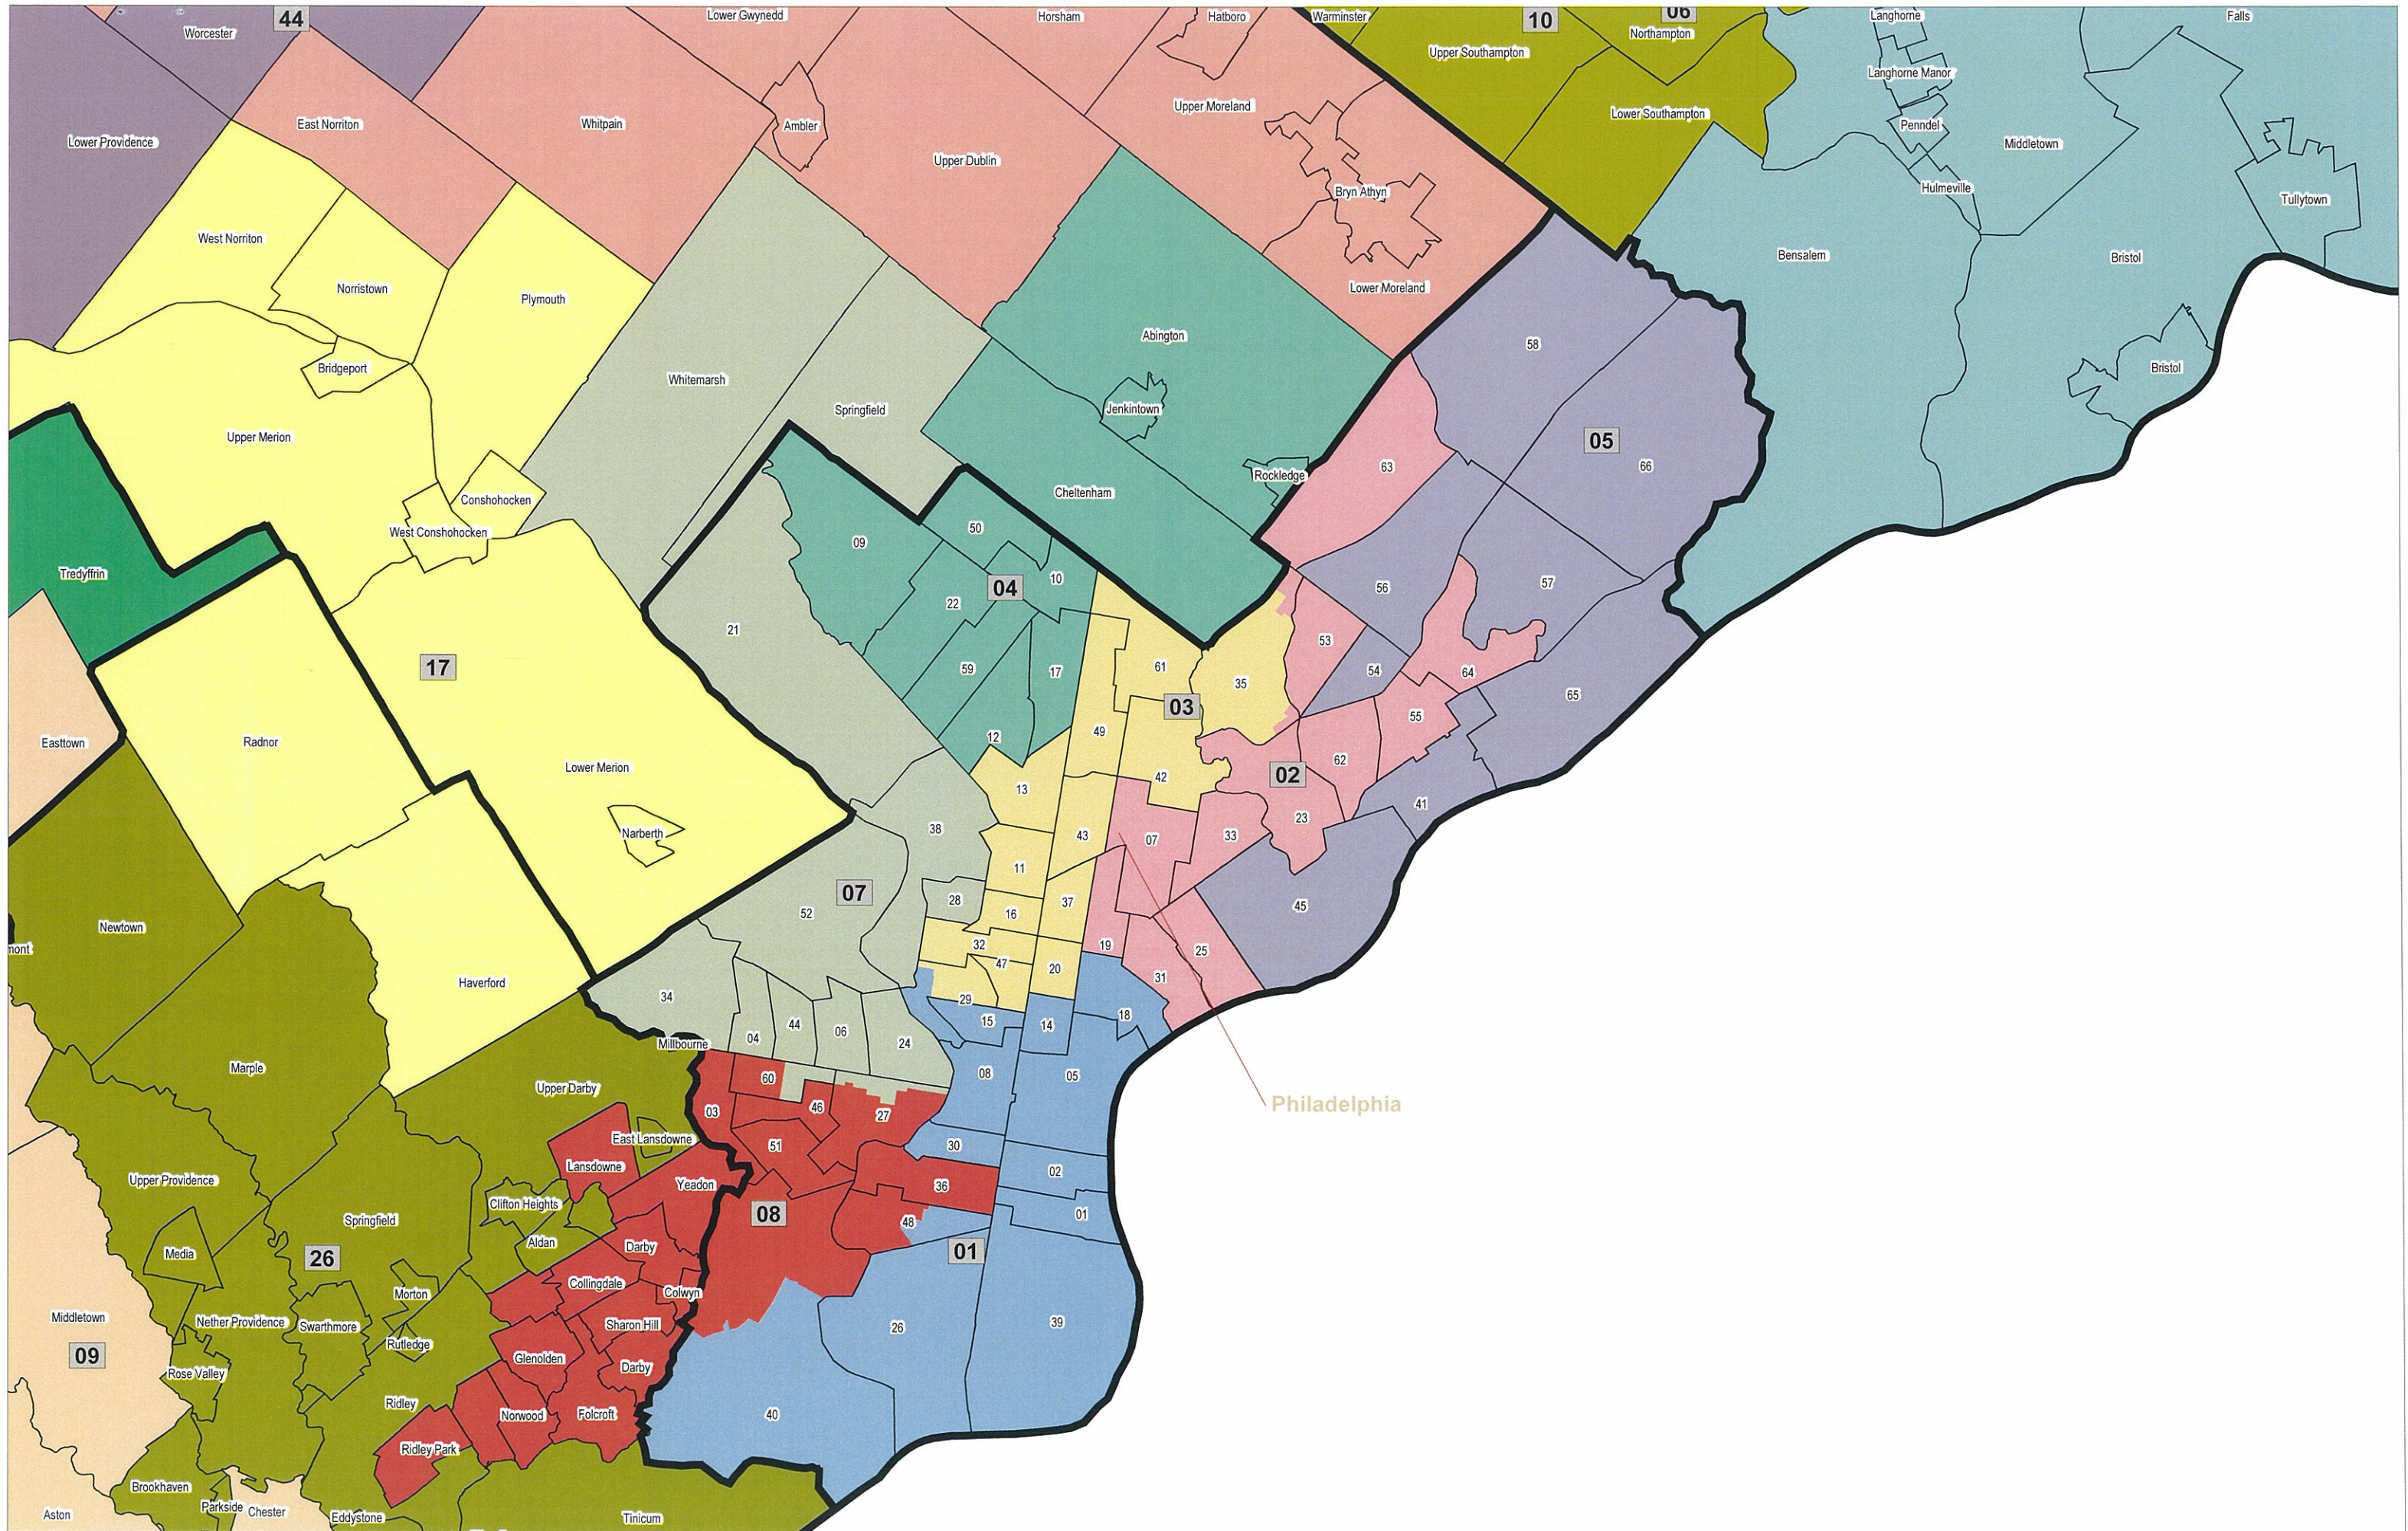

# Senate Democratic Preliminary Plan - 4/12/12

**Senate Democratic Preliminary Plan**  
**4/12/12**

Philadelphia

**Senate Democratic Preliminary Plan**  
**4/12/12**