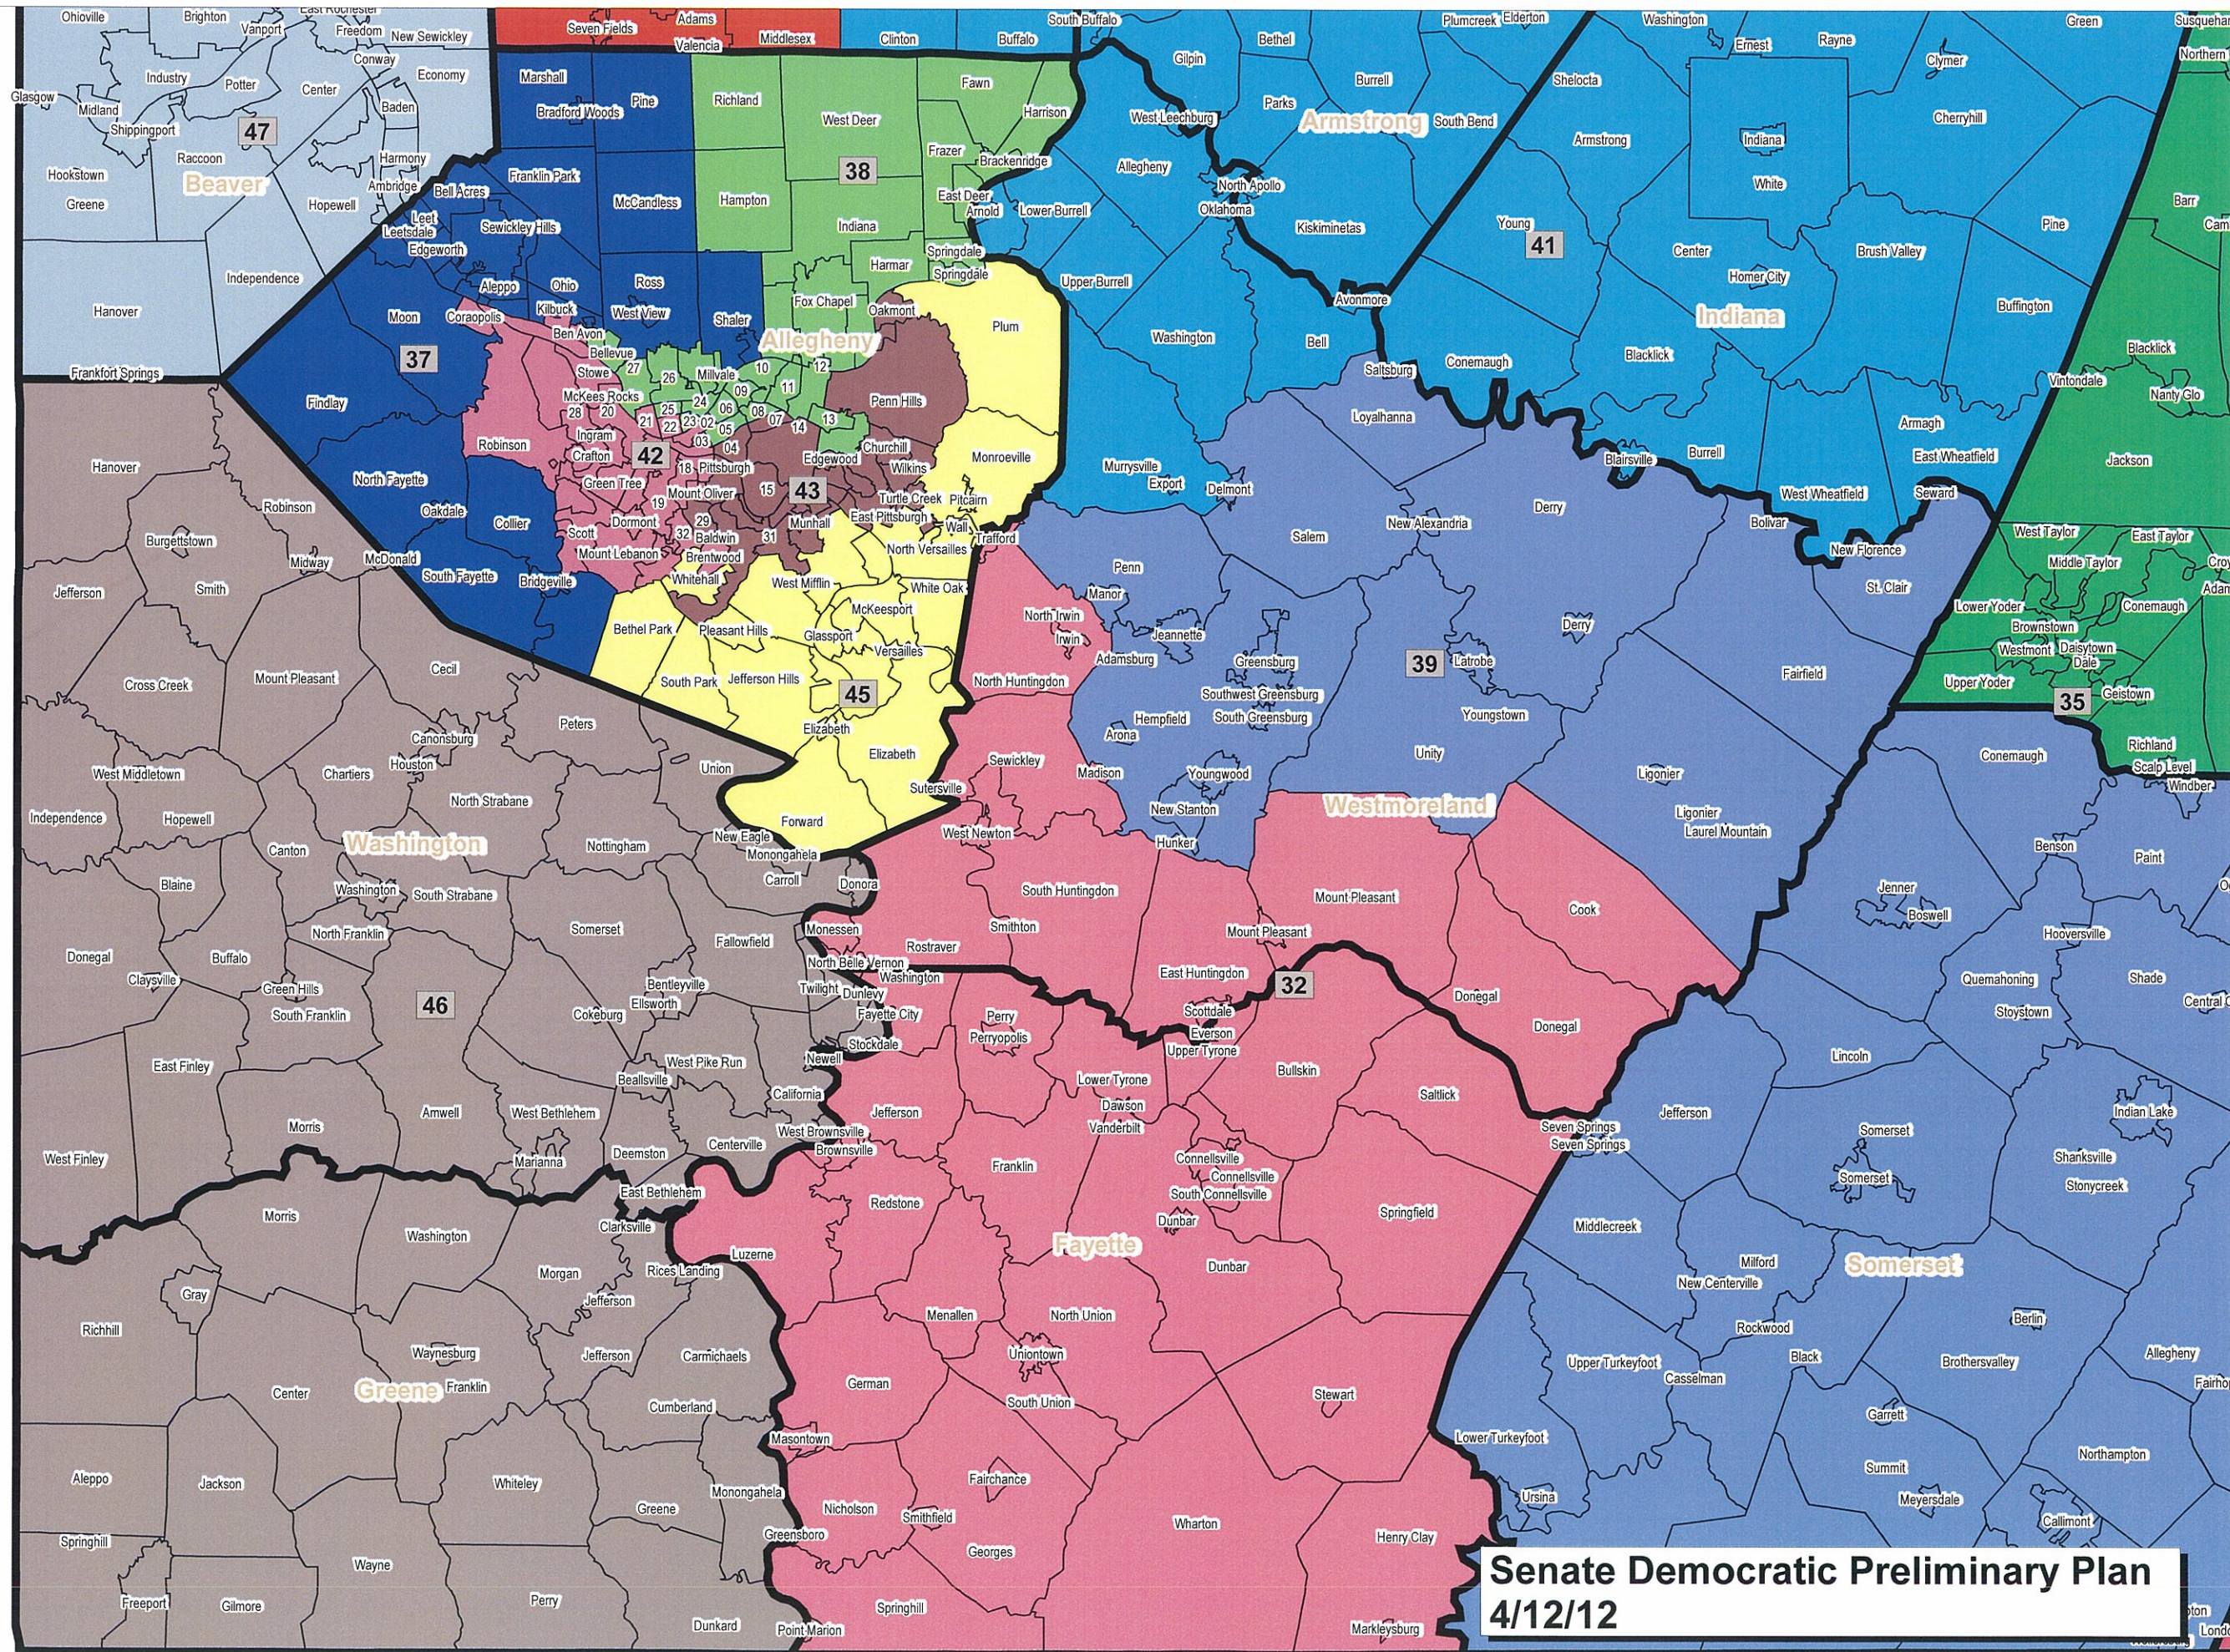

# Senate Democratic Preliminary Plan - 4/12/12

**Senate Democratic Preliminary Plan**  
**4/12/12**

Philadelphia

**Senate Democratic Preliminary Plan**  
**4/12/12**