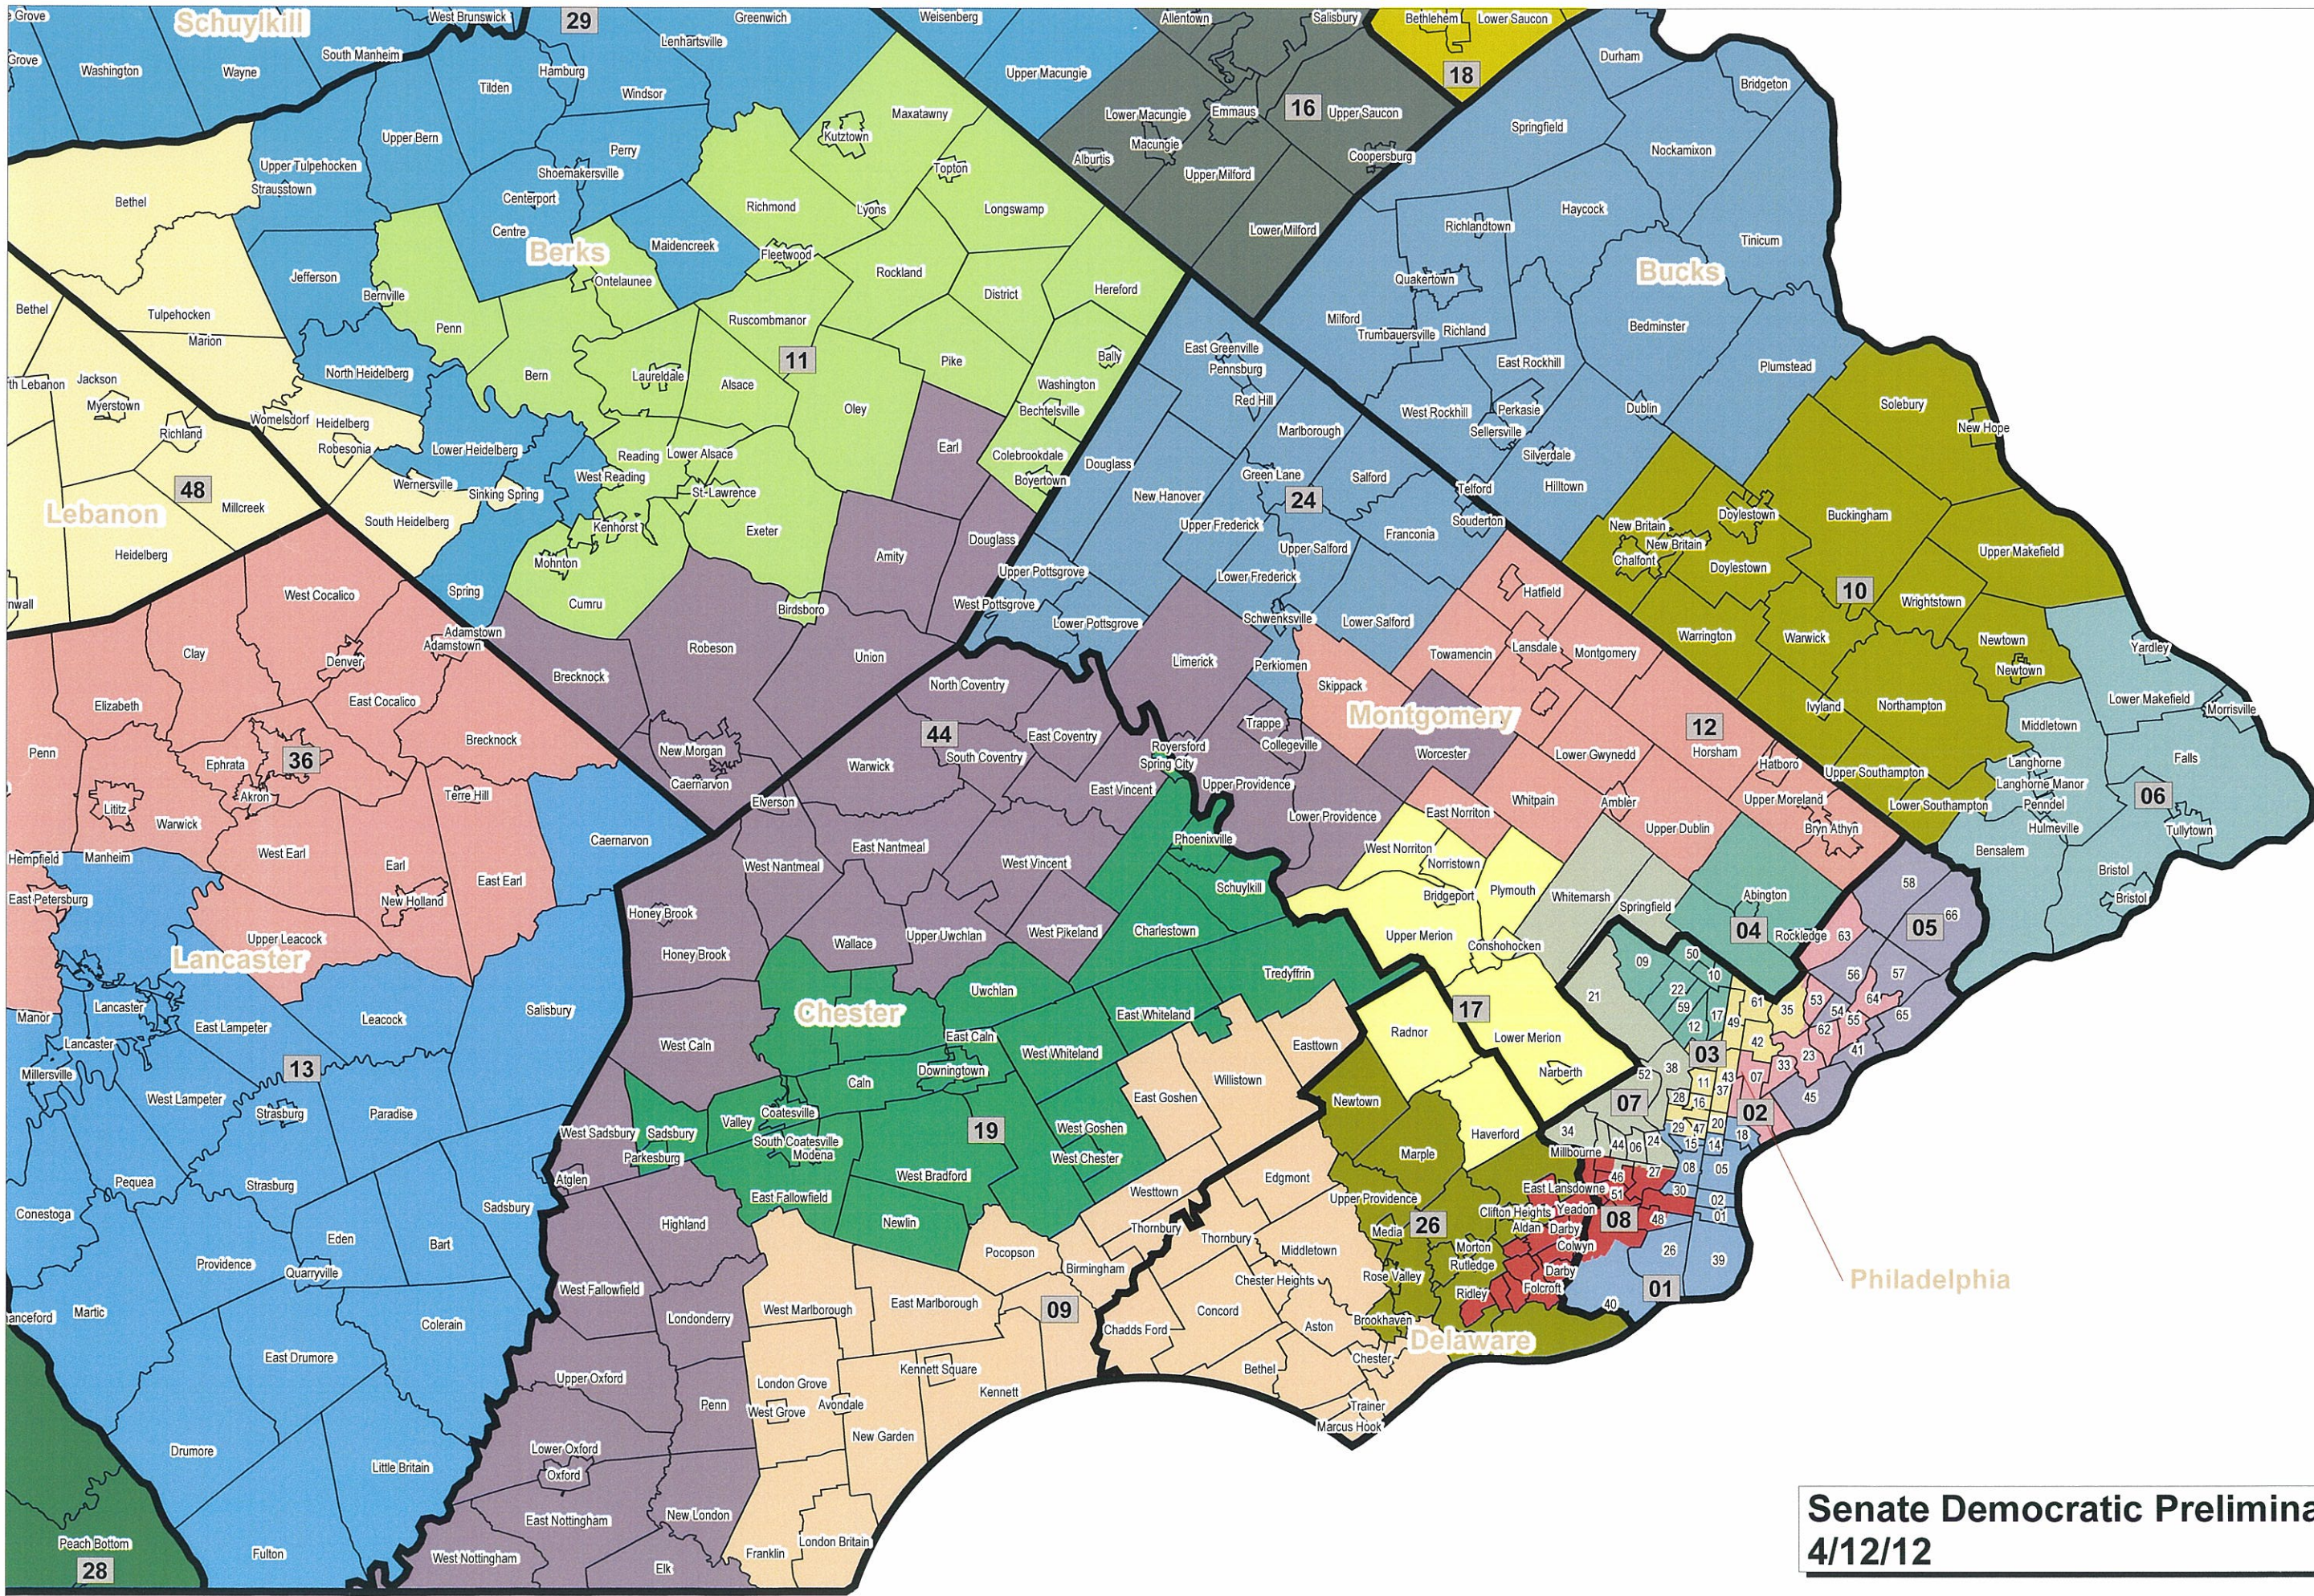

# Senate Democratic Preliminary Plan - 4/12/12

**Senate Democratic Preliminary Plan**  
**4/12/12**

Philadelphia

**Senate Democratic Preliminary Plan**  
**4/12/12**