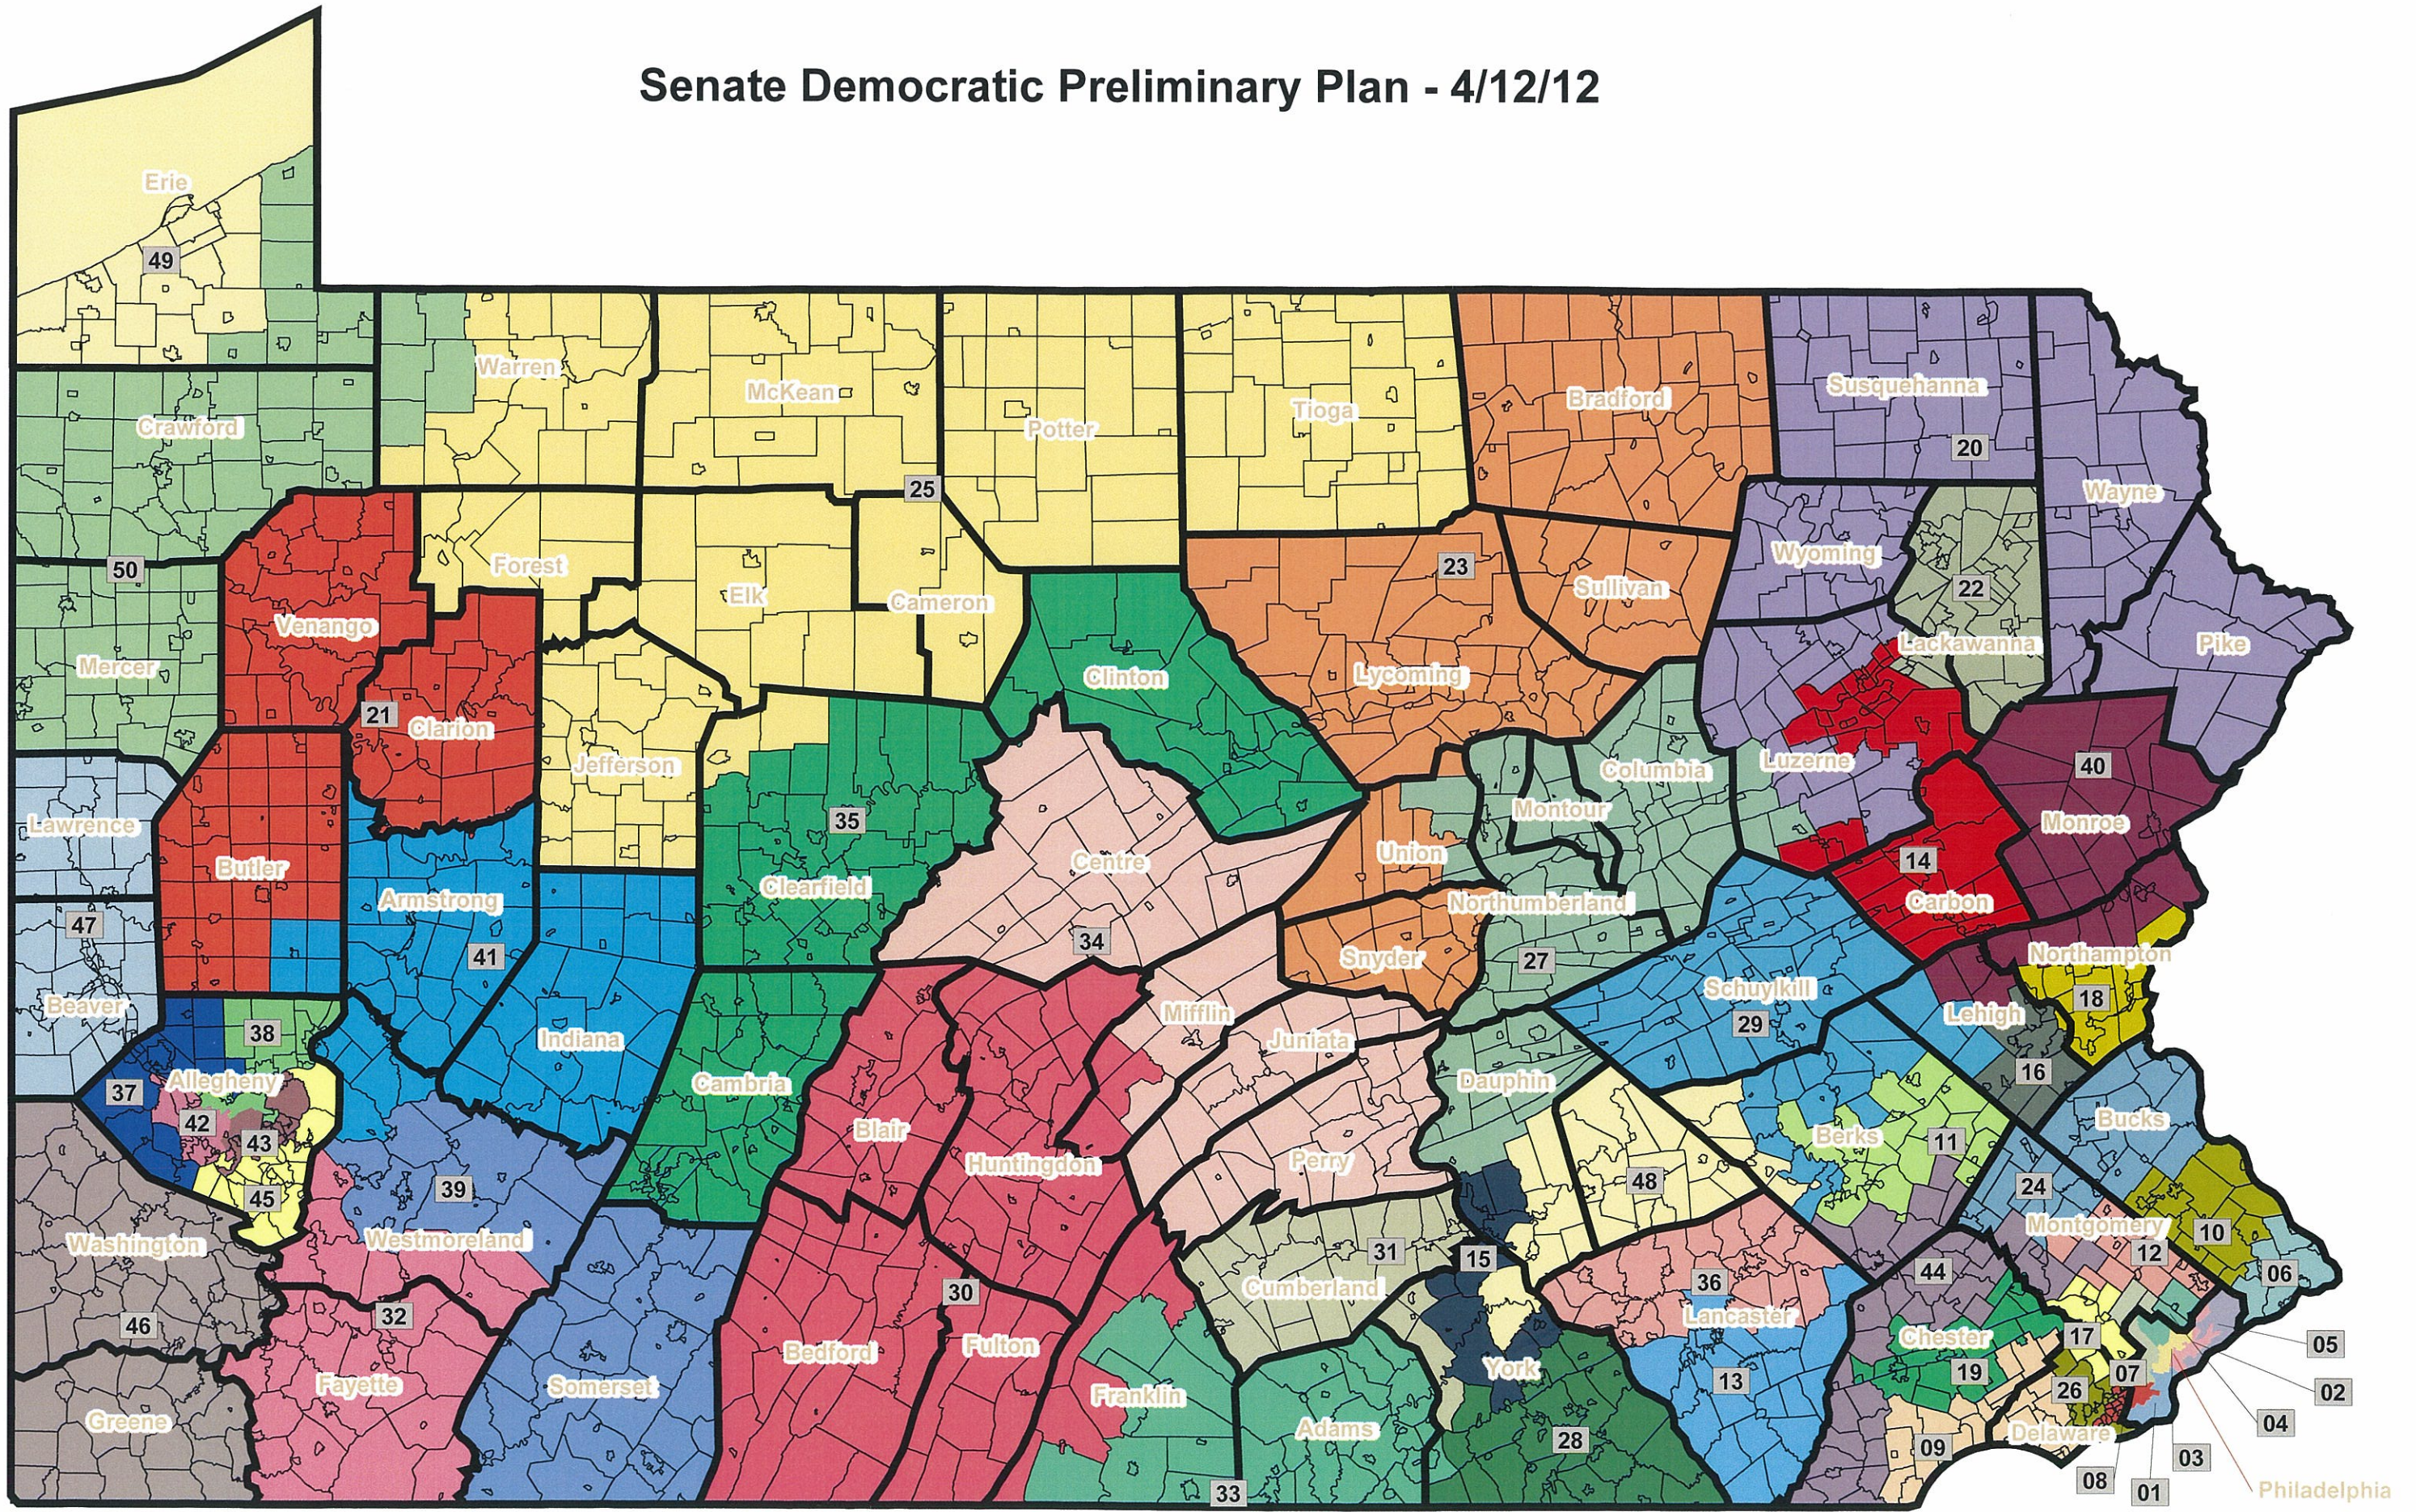

# Senate Democratic Preliminary Plan - 4/12/12

**Senate Democratic Preliminary Plan**  
**4/12/12**

Philadelphia

**Senate Democratic Preliminary Plan**  
**4/12/12**